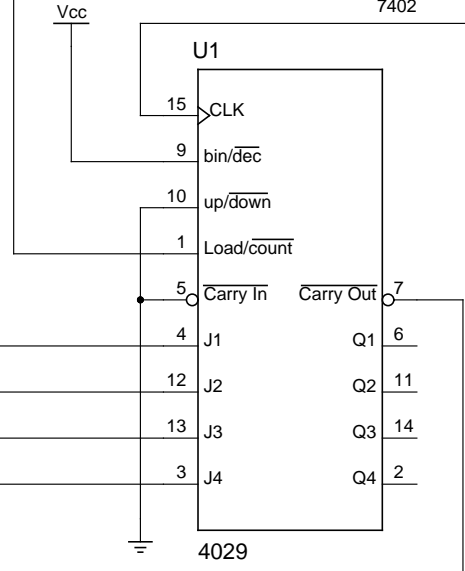

CONN1

Vcc

CONN2

TITLE			Pro-Lite PL-2100E Parallel Port Interface		
FILE:			REVISION:	2	
PAGE		OF	DRAWN BY:	Tom Quetchenbach	