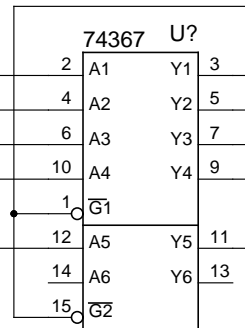

CONN1

Vcc

CONN2

TITLE			Pro-Lite PL-2100E Parallel Port Interface		
FILE:			REVISION:	2	
PAGE		OF	DRAWN BY:	Tom Quetchenbach	