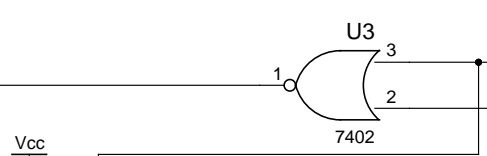

CONN1

Vcc

CONN2

TITLE			Pro-Lite PL-2100E Parallel Port Interface		
FILE:			REVISION:	2	
PAGE		OF	DRAWN BY:	Tom Quetchenbach	